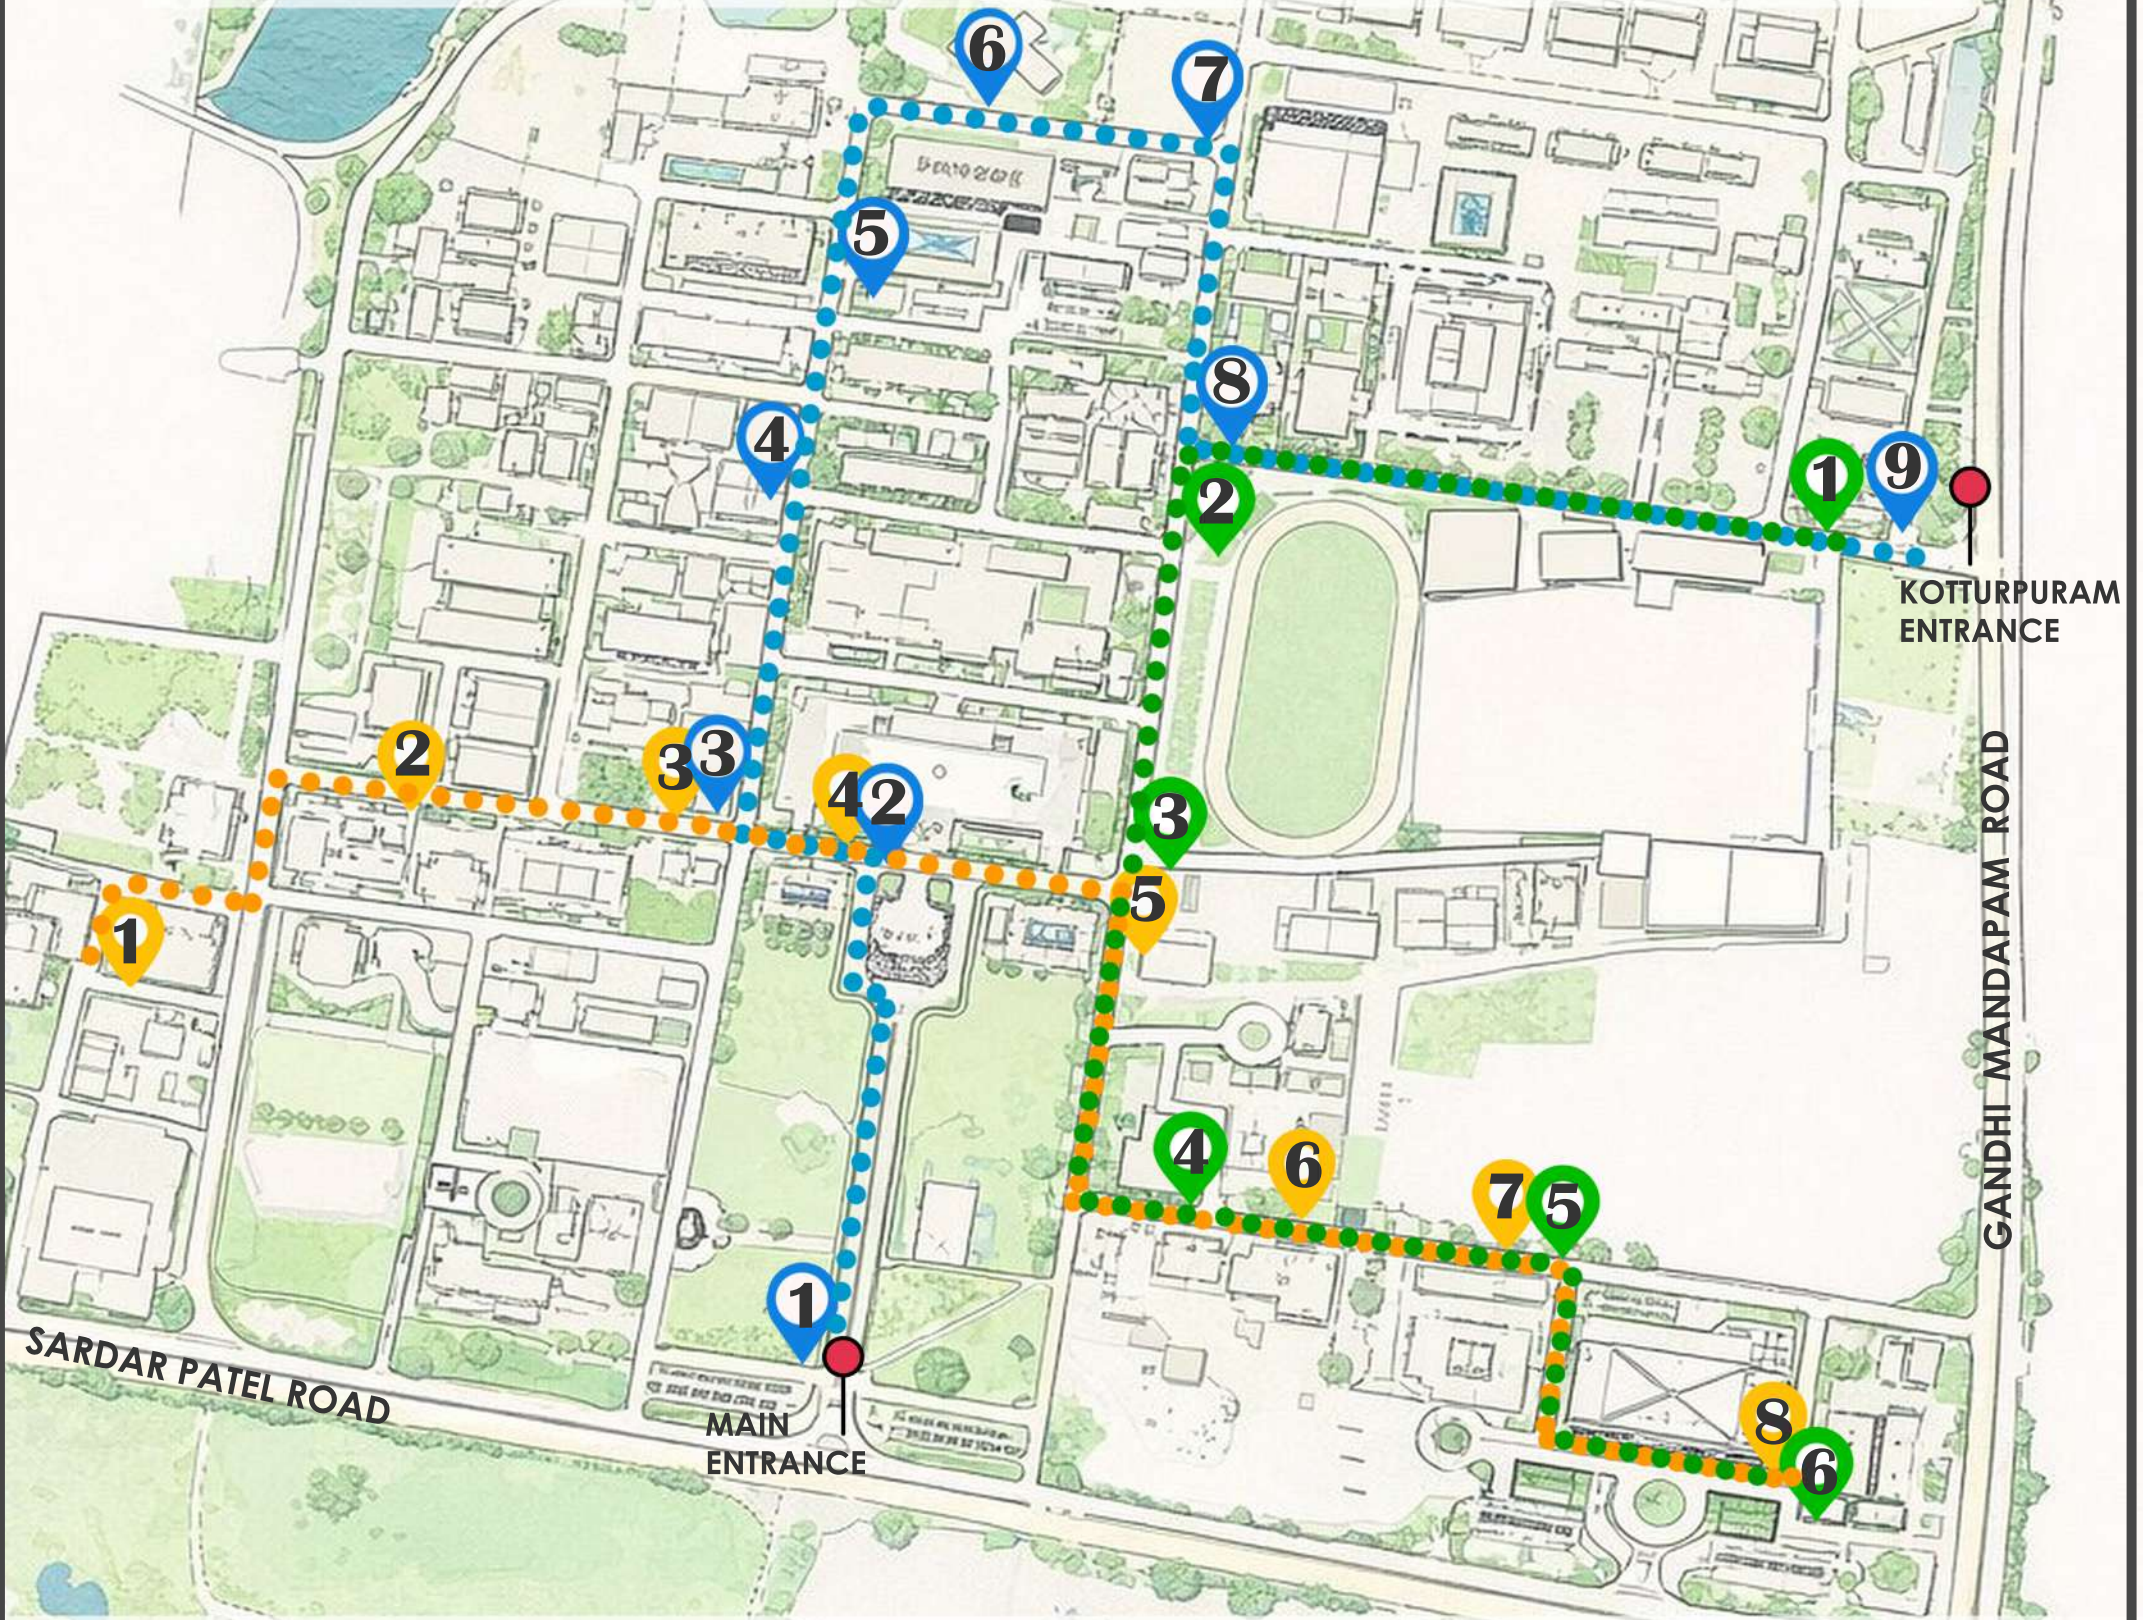

ANNA UNIVERSITY CAMPUS EV ROUTE MAP

TIMINGS

- ↑
- BLUE LINE:** EVERY 10 MINUTES - 8 AM TO 10.30 AM & 6 PM TO 7 PM
 EVERY 20 MINUTES - 10.30 AM TO 6 PM & 7 PM TO 9.30 PM
- YELLOW LINE:** EVERY 10 MINUTES - 8 AM TO 10.30 AM
 EVERY 20 MINUTES - 10.30 AM TO 6.30 PM
- GREEN LINE:** 8 AM TO 9 AM & 12 PM TO 1.30PM

BLUE LINE (8 AM - 9.30 PM)

- 1 EV START-END POINT
- 2 C.E.G
- 3 DEPT. OF TRANSPORTATION ENGG.
- 4 NCC OFFICE
- 5 DEPT. OF PRINTING TECH.
- 6 INTERNATIONAL HOSTEL
- 7 C.E.G GIRLS UG/PG MESS
- 8 GIRLS HOSTEL
- 9 KOTTURPURAM GATE

YELLOW LINE (8 AM - 6.30 PM)

- 1 C.F.R
- 2 MECH. WORKSHOP BLOCK
- 3 DEPT. OF TRANSPORTATION ENGG.
- 4 C.E.G
- 5 C.E.G CANTEEN
- 6 DEPT. OF BIOTECH.
- 7 A.C TECH CANTEEN
- 8 A.C TECH & S.A.P

GREEN LINE (8AM -9 AM) (12 PM -1.30 PM)

- 1 KOTTURPURAM GATE
- 2 SPORTS GALLERY
- 3 C.E.G CANTEEN
- 4 I.R.S
- 5 CANARA BANK
- 6 A.C TECH & S.A.P